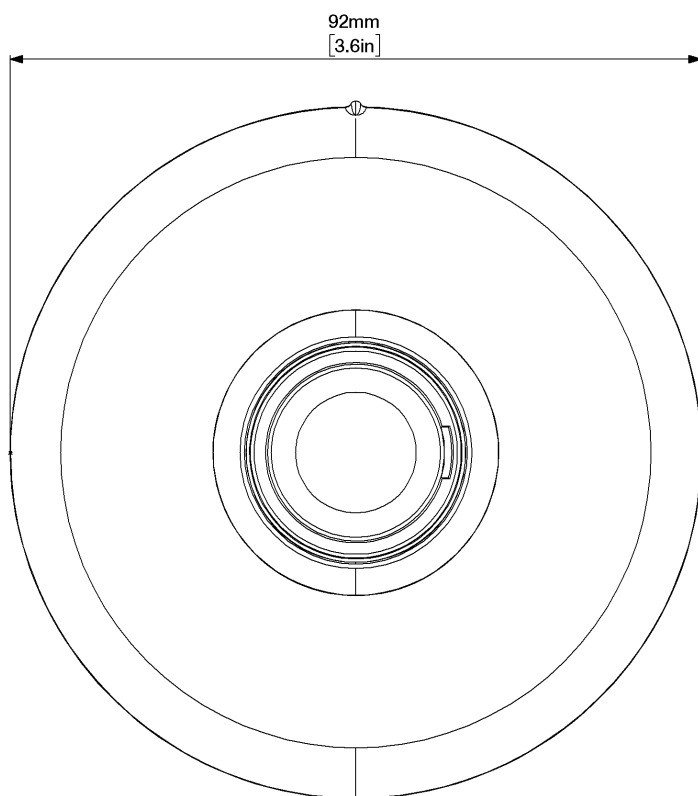

<b>Unicast</b>	Up to 20 simultaneous users depending on the resolution settings
<b>Multicast</b>	Supported for all streams (Video and Metadata <sup>6</sup> )
<b>Bit rate control</b>	Fixed Quality (Capped Bitrate) or Constant Bit Rate
<b>Electrical</b>	
<b>Ports</b>	RJ45 for 100/1000BASE-Tx
<b>Power input</b>	Power over Ethernet (PoE), IEEE standard 802.3af
<b>Power consumption (maximum)</b>	< 12.95W (IEEE 802.3af, PoE 48VDC)
<b>Mechanical</b>	
<b>Camera mount</b>	Surface, Pendant , Recessed and Panoramic+ Tilt
<b>Weight</b>	0.308kg (0.68 lbs)
<b>Dimensions (D x W x H)</b>	92 x 92 x 51 mm (3.6 x 3.6 x 2.0 in.)

## Dimensions