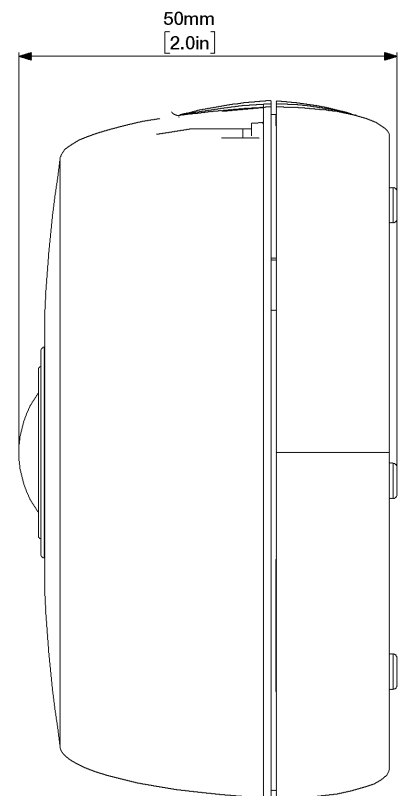

<b>Unicast</b>	Up to 20 simultaneous users depending on the resolution settings
<b>Multicast</b>	Supported for all streams (Video and Metadata <sup>6</sup> )
<b>Bit rate control</b>	Fixed Quality (Capped Bitrate) or Constant Bit Rate
<b>Electrical</b>	
<b>Ports</b>	RJ45 for 100/1000BASE-Tx
<b>Power input</b>	Power over Ethernet (PoE), IEEE standard 802.3af
<b>Power consumption (maximum)</b>	< 12.95W (IEEE 802.3af, PoE 48VDC)
<b>Mechanical</b>	
<b>Camera mount</b>	Surface, Pendant , Recessed and Panoramic+ Tilt
<b>Weight</b>	0.308kg (0.68 lbs)
<b>Dimensions (D x W x H)</b>	92 x 92 x 51 mm (3.6 x 3.6 x 2.0 in.)

## Dimensions