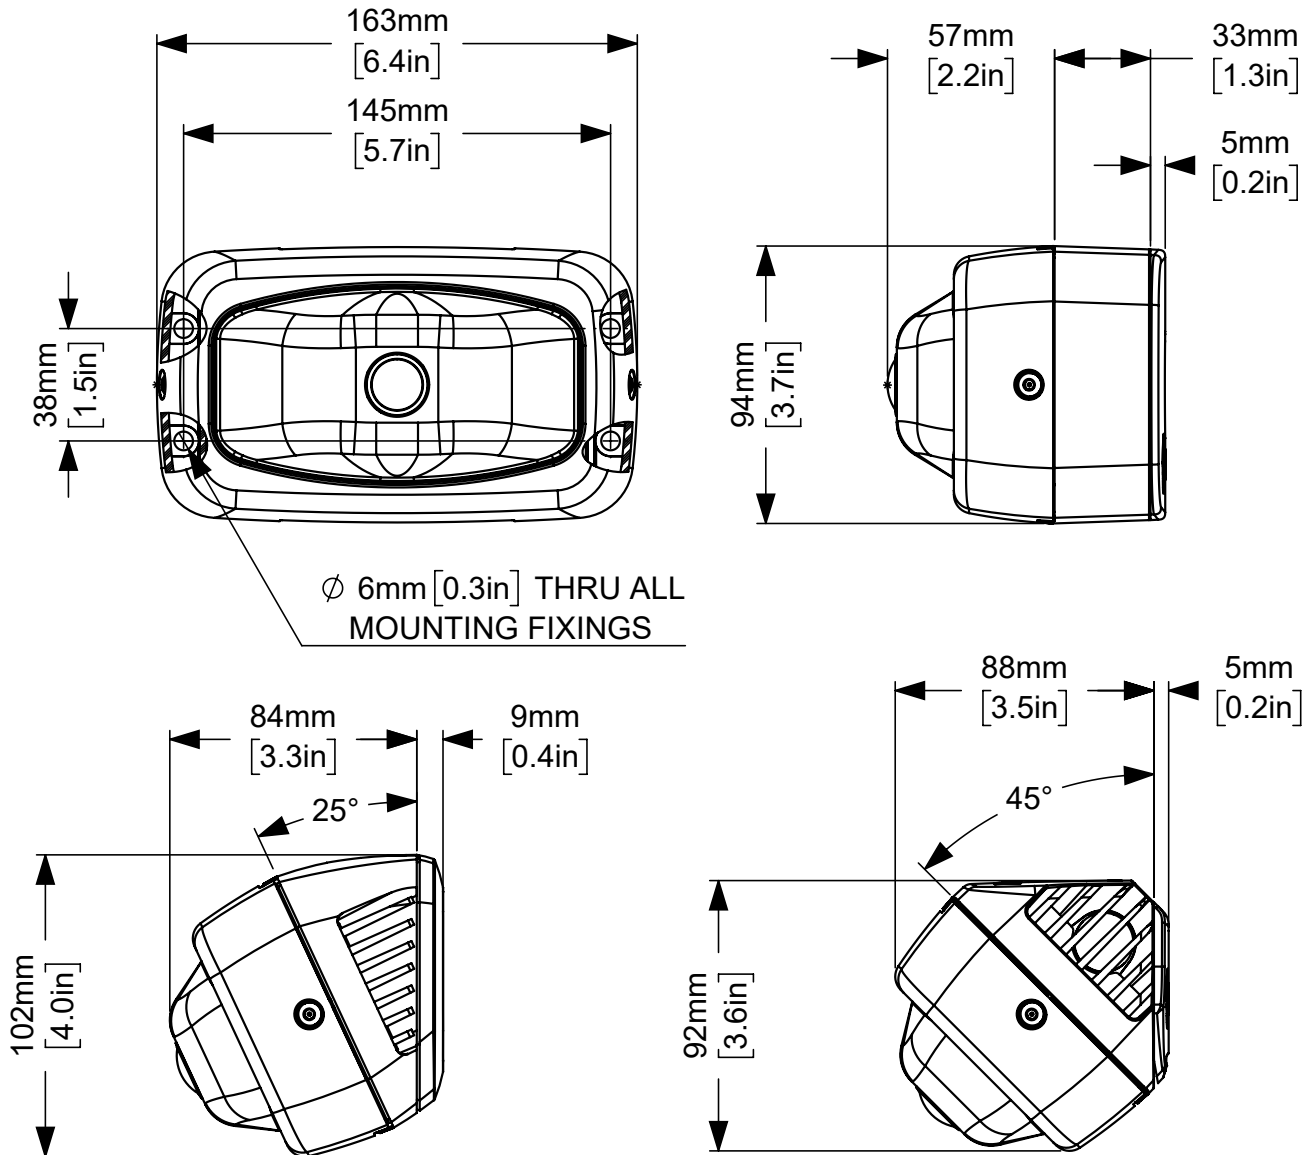

Mechanical	
Camera Mount	Surface and Pendant
Weight	0.55 kg (1.21 lbs)
Dimensions (L x W x H)	163 x 57 x 94mm (6.4 x 2.2 x 3.7in.)
Housing Material	Aluminum and Polymer

Environmental	
Operating Temperature Range	0 to + 40°C (-32 to +104°F)
Operating Humidity	Up to 95% non-condensing

Supplied accessories		
0° Mounting Box	25° Mounting Box	45° Mounting Box
		

Evolution 180

180° Indoor Camera

The next step in panoramic situational awareness

Dimensions

EVO-180-W#D-05_DS_2022.04

© Copyright 2022 ONVU Technologies AG. All rights reserved. Oncam is a trading name of ONVU Technologies AG. Specifications and configurations subject to change without notice. "ONCAM" and the "ONCAM logo" are trademarks, and in some cases registered or protected trademarks, of Oncam Global Limited and/or Oncam Global, Inc., including under registration in the UK, India and in the U.S. Patent and Trademark Office. All other trademarks are the property of their respective owners.