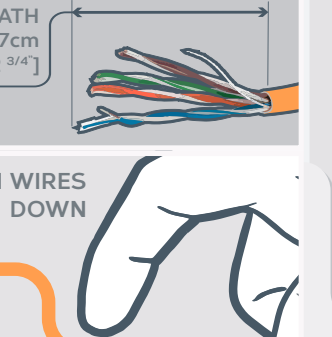

FOR MORE INFORMATION AND FIRST TIME SET UP GO TO:
[HTTPS://WWW.ONCAMGRANDEYE.COM/ONCAM-C-SERIES-INDOOR-RECESSED-SETUP/](https://www.oncamgrandeye.com/oncam-c-series-indoor-recessed-setup/)