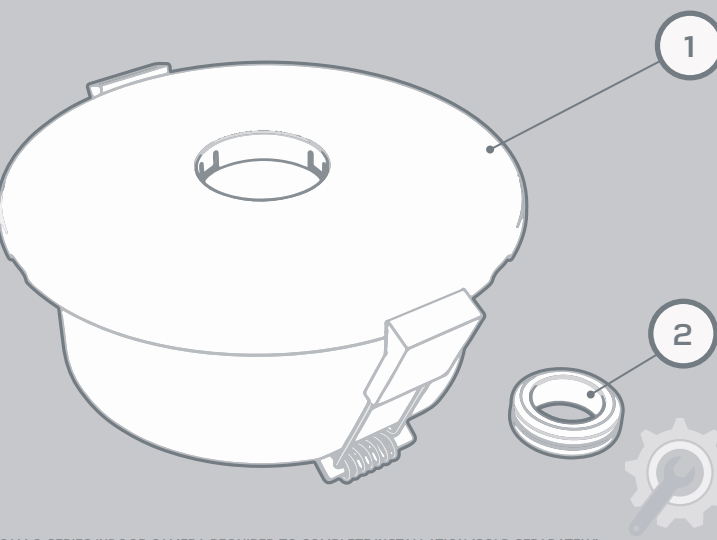

BOX CONTENTS*	
Nº	DESCRIPTION
1	CAMERA ENCLOSURE
2	GROMMET

*ONCAM C-SERIES INDOOR CAMERA REQUIRED TO COMPLETE INSTALLATION (SOLD SEPARATELY)

PUNCH DOWN INSTALLATION