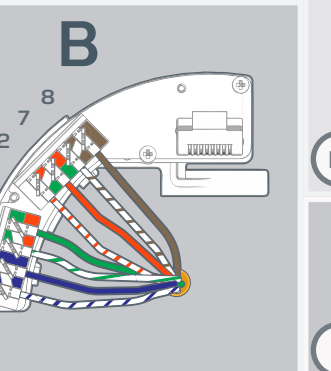

RJ45 INSTALLATION

A $\phi 100\text{mm}$ [$\phi 4''$]

B ETHERNET CABLE

C CUT TAGS WITH WIRE CUTTERS (NOT INCLUDED)

D TWIST AND REMOVE WITH PLIERS (NOT INCLUDED)

E

F 2x MOUNT SCREWS

G

H 2x MOUNT SCREWS

I

J ALIGN

K CLICK

L

M

N CLICK

O X X X

*ONCAM C-SERIES INDOOR CAMERA REQUIRED TO COMPLETE INSTALLATION (SOLD SEPARATELY)

PUNCH DOWN INSTALLATION

FOR MORE INFORMATION AND FIRST TIME SET UP GO TO:
[HTTPS://WWW.ONCAMGRANDEYE.COM/ONCAM-C-SERIES-INDOOR-RECESSED-SETUP/](https://www.oncamgrandeye.com/oncam-c-series-indoor-recessed-setup/)