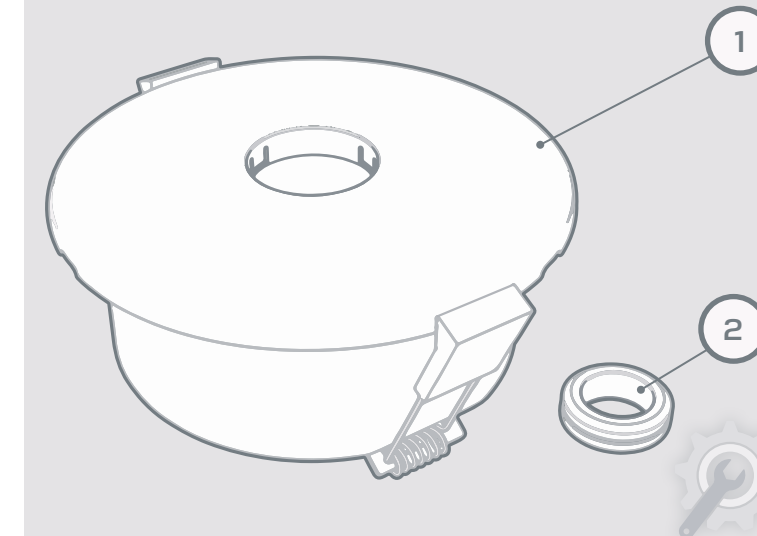

QUICK START GUIDE

ONCAM C-SERIES INDOOR RECESSED MOUNT RJ45 AND PUNCH DOWN OPTIONS

BOX CONTENTS*	
Nº	DESCRIPTION
1	CAMERA ENCLOSURE
2	GROMMET

ONCAM C-SERIES INDOOR CAMERA REQUIRED TO COMPLETE INSTALLATION (SOLD SEPARATELY)

RJ45 INSTALLATION

A $\phi 100\text{mm}$ [$\phi 4''$]

B ETHERNET CABLE

C CUT TAGS WITH WIRE CUTTERS (NOT INCLUDED)

D TWIST AND REMOVE WITH PLIERS (NOT INCLUDED)

E

F 2x MOUNT SCREWS

G