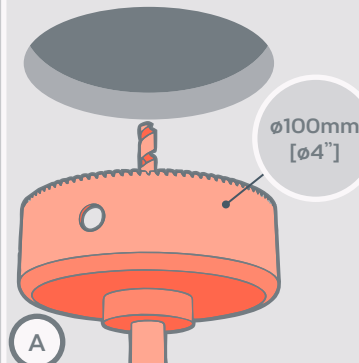

FOR MORE INFORMATION AND FIRST TIME SET UP GO TO:
[HTTPS://WWW.ONCAMGRANDEYE.COM/ONCAM-C-SERIES-INDOOR-RECESSED-SETUP/](https://www.oncamgrandeye.com/oncam-c-series-indoor-recessed-setup/)