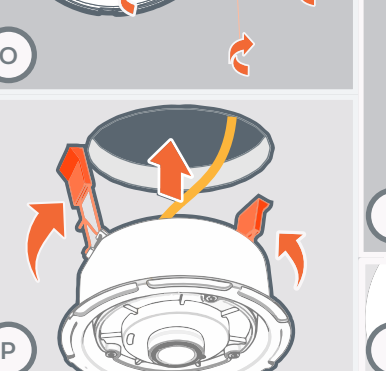

FOR MORE INFORMATION AND FIRST TIME SET UP GO TO:
[HTTPS://WWW.ONCAMGRANDEYE.COM/ONCAM-C-SERIES-INDOOR-RECESSED-SETUP/](https://www.oncamgrandeeye.com/oncam-c-series-indoor-recessed-setup/)

BOX CONTENTS*	
Nº	DESCRIPTION
1	CAMERA ENCLOSURE
2	GROMMET

*ONCAM C-SERIES INDOOR CAMERA REQUIRED TO COMPLETE INSTALLATION (SOLD SEPARATELY)

PUNCH DOWN INSTALLATION

FOR MORE INFORMATION AND FIRST TIME SET UP GO TO:
[HTTPS://WWW.ONCAMGRANDEYE.COM/ONCAM-C-SERIES-INDOOR-RECESSED-SETUP/](https://www.oncamgrandeye.com/oncam-c-series-indoor-recessed-setup/)