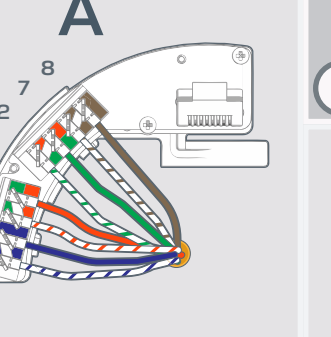

FOR MORE INFORMATION AND FIRST TIME SET UP GO TO:
[HTTPS://WWW.ONCAMGRANDEYE.COM/ONCAM-C-SERIES-INDOOR-RECESSED-SETUP/](https://www.oncamgrandeye.com/oncam-c-series-indoor-recessed-setup/)