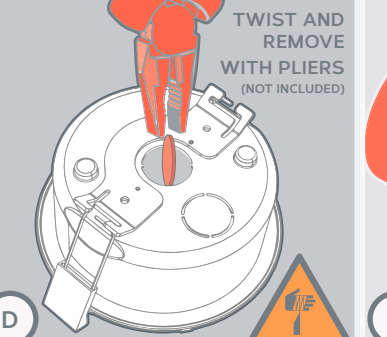

*ONCAM C-SERIES INDOOR CAMERA REQUIRED TO COMPLETE INSTALLATION (SOLD SEPARATELY)

PUNCH DOWN INSTALLATION

FOR MORE INFORMATION AND FIRST TIME SET UP GO TO:
[HTTPS://WWW.ONCAMGRANDEYE.COM/ONCAM-C-SERIES-INDOOR-RECESSED-SETUP/](https://www.oncamgrandeye.com/oncam-c-series-indoor-recessed-setup/)