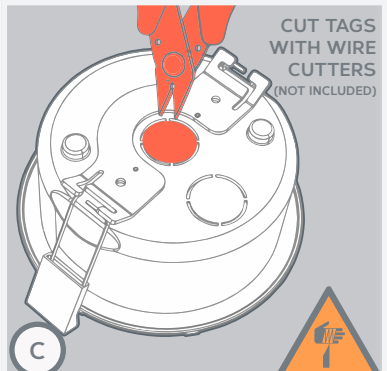

*ONCAM C-SERIES INDOOR CAMERA REQUIRED TO COMPLETE INSTALLATION (SOLD SEPARATELY)

PUNCH DOWN INSTALLATION

FOR MORE INFORMATION AND FIRST TIME SET UP GO TO:
[HTTPS://WWW.ONCAMGRANDEYE.COM/ONCAM-C-SERIES-INDOOR-RECESSED-SETUP/](https://www.oncamgrandeye.com/oncam-c-series-indoor-recessed-setup/)