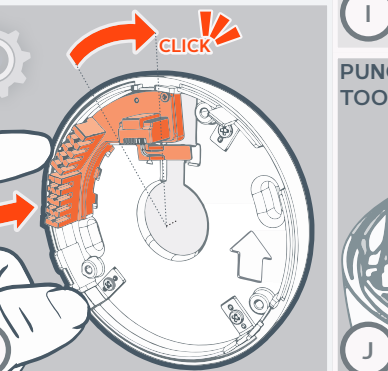

RJ45 INSTALLATION

A $\phi 100\text{mm}$ [$\phi 4''$]

B ETHERNET CABLE

C CUT TAGS WITH WIRE CUTTERS (NOT INCLUDED)

D TWIST AND REMOVE WITH PLIERS (NOT INCLUDED)

E

F 2x MOUNT SCREWS

G

H 2x MOUNT SCREWS

I

J ALIGN

K CLICK

L

M

N CLICK

O X X X

FOR MORE INFORMATION AND FIRST TIME SET UP GO TO:
[HTTPS://WWW.ONCAMGRANDEYE.COM/ONCAM-C-SERIES-INDOOR-RECESSED-SETUP/](https://www.oncamgrandeeye.com/oncam-c-series-indoor-recessed-setup/)

BOX CONTENTS*	
Nº	DESCRIPTION
1	CAMERA ENCLOSURE
2	GROMMET

*ONCAM C-SERIES INDOOR CAMERA REQUIRED TO COMPLETE INSTALLATION (SOLD SEPARATELY)

PUNCH DOWN INSTALLATION

FOR MORE INFORMATION AND FIRST TIME SET UP GO TO:
[HTTPS://WWW.ONCAMGRANDEYE.COM/ONCAM-C-SERIES-INDOOR-RECESSED-SETUP/](https://www.oncamgrandeye.com/oncam-c-series-indoor-recessed-setup/)