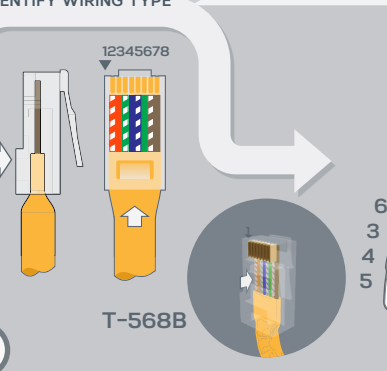

*ONCAM C-SERIES INDOOR CAMERA REQUIRED TO COMPLETE INSTALLATION (SOLD SEPARATELY)

PUNCH DOWN INSTALLATION

FOR MORE INFORMATION AND FIRST TIME SET UP GO TO:
[HTTPS://WWW.ONCAMGRANDEYE.COM/ONCAM-C-SERIES-INDOOR-RECESSED-SETUP/](https://www.oncamgrandeye.com/oncam-c-series-indoor-recessed-setup/)