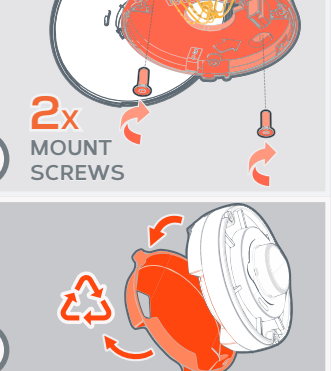

*ONCAM C-SERIES INDOOR CAMERA REQUIRED TO COMPLETE INSTALLATION (SOLD SEPARATELY)

PUNCH DOWN INSTALLATION

FOR MORE INFORMATION AND FIRST TIME SET UP GO TO:
[HTTPS://WWW.ONCAMGRANDEYE.COM/ONCAM-C-SERIES-INDOOR-RECESSED-SETUP/](https://www.oncamgrandeye.com/oncam-c-series-indoor-recessed-setup/)