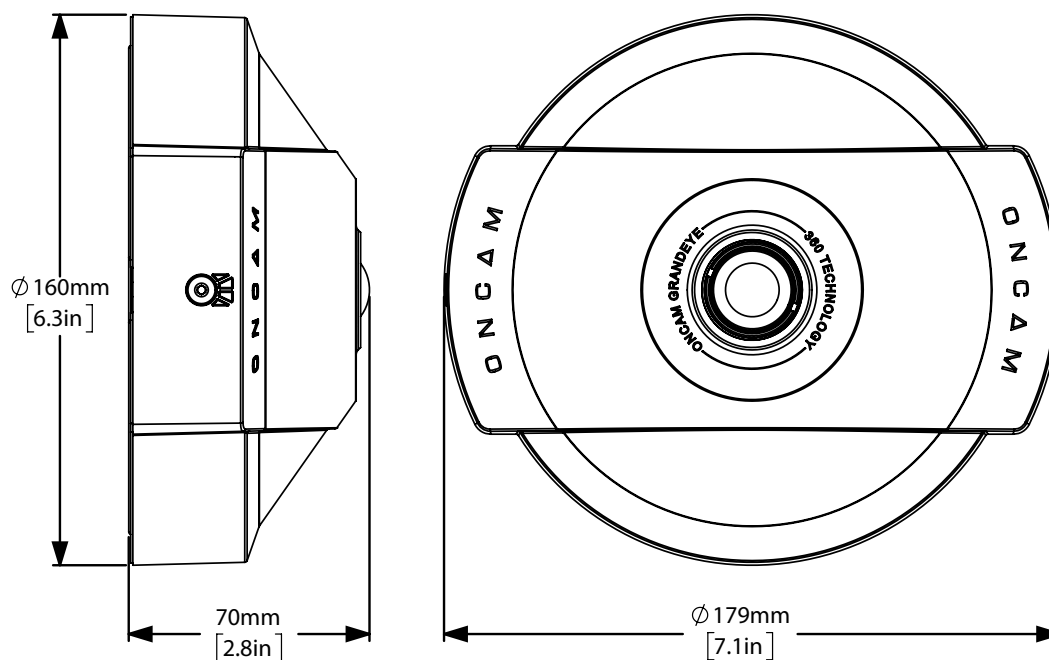

Evolution 12

360° Indoor Camera

The next step in 360° total situational awareness

Dimensions

©Copyright 2014 - 2017 Oncam Global Group AG. All rights reserved.

Oncam Grandeye is the trade name of Oncam Global Group AG. Specifications and configurations subject to change without notice.

EVO-12-N#D-01_DS_2017.01

Oncam Global Ltd. | Building 4, Chiswick Park | 566 Chiswick High Road | London, W4 5YE | United Kingdom
oncamgrandeye.com | + 44 (0) 20 7371 6640 | sales@oncamgrandeye.com