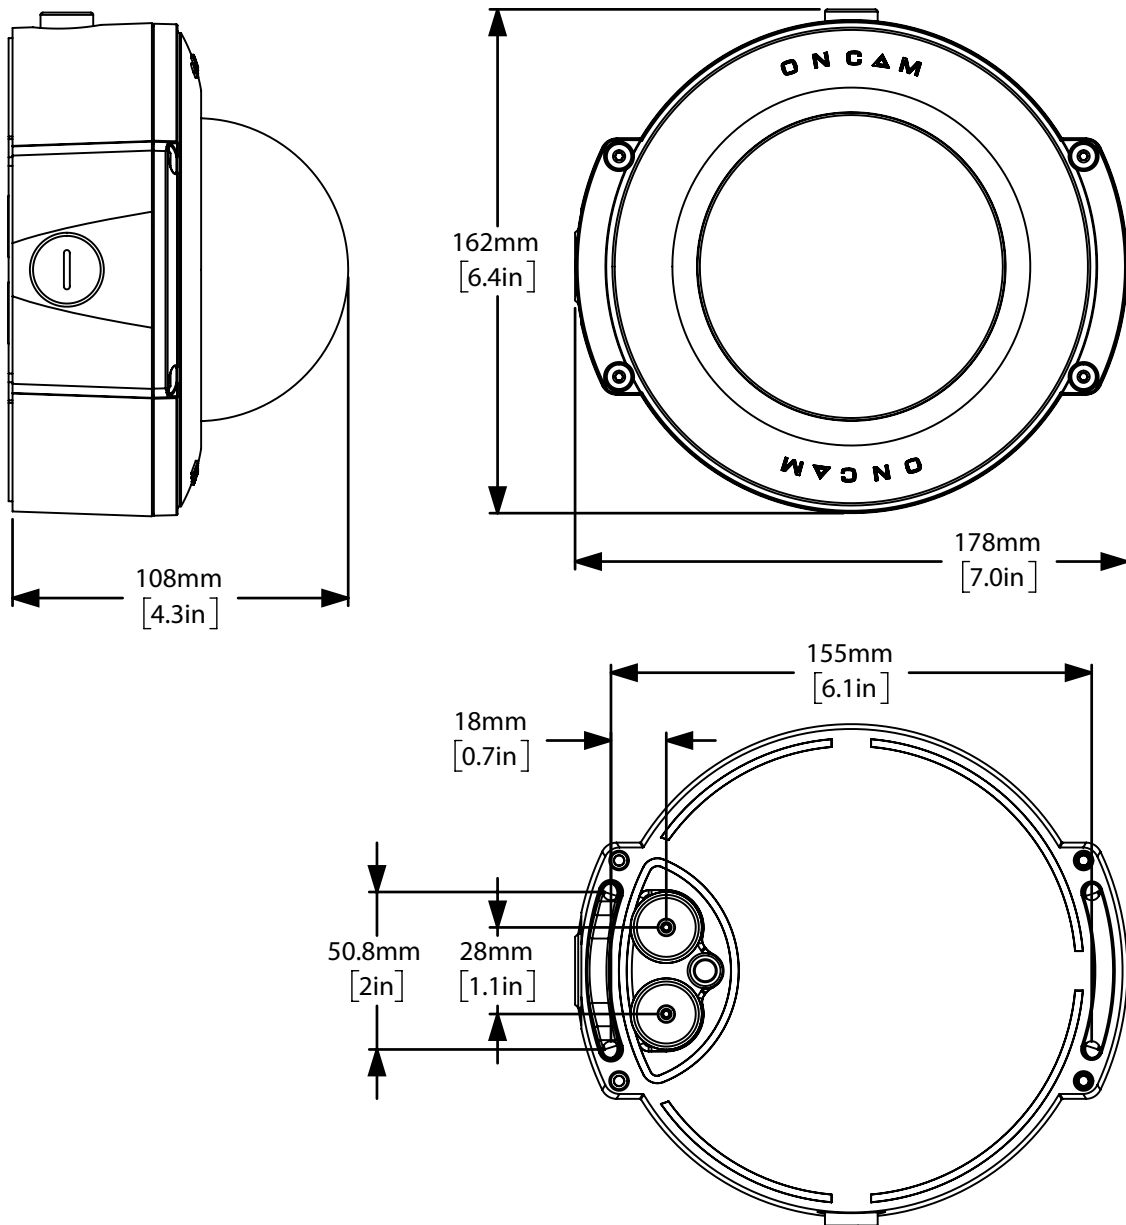

Evolution 12

360° Outdoor Camera

The next step in 360° total situational awareness

Dimensions

©2014 - 2017 Oncam Global Group AG. All rights reserved.

Oncam Grandeye is the trade name of Oncam Global Group AG. Specifications and configurations subject to change without notice.

EVO-12-N#D-03_DS_2017.12