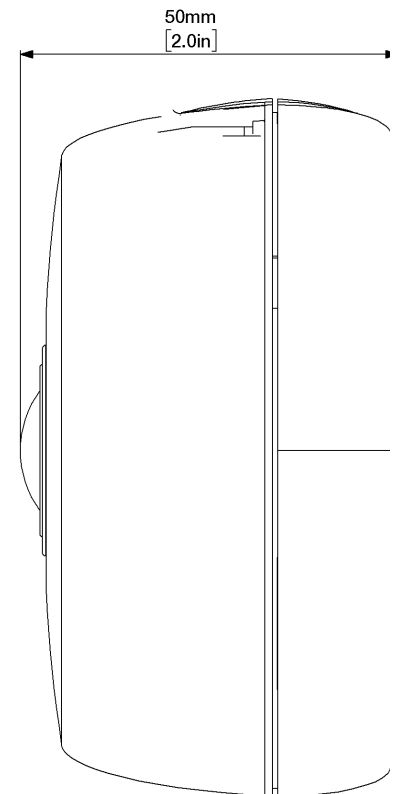

<sup>4</sup> Resolution shared with Fisheye stream 1 in TrueDetail HDR Mode

<sup>5</sup>Dependent on VMS support

Electrical	
Ports	RJ45 for 100/1000BASE-Tx
Power input	Power over Ethernet (PoE), IEEE standard 802.3af
Power consumption (maximum)	< 12.95W (IEEE 802.3af, PoE 48VDC)
Mechanical	
Camera mount	Surface, Pendant and Recessed
Weight	0.308kg (0.68 lbs)
Dimensions (D x W x H)	92 x 92 x 51 mm (3.6 x 3.6 x 2.0 in.)
Environmental	
Operating temperature range	0 to +50° C (32 to +122° F)
Ingress protection	IP40

## Dimensions