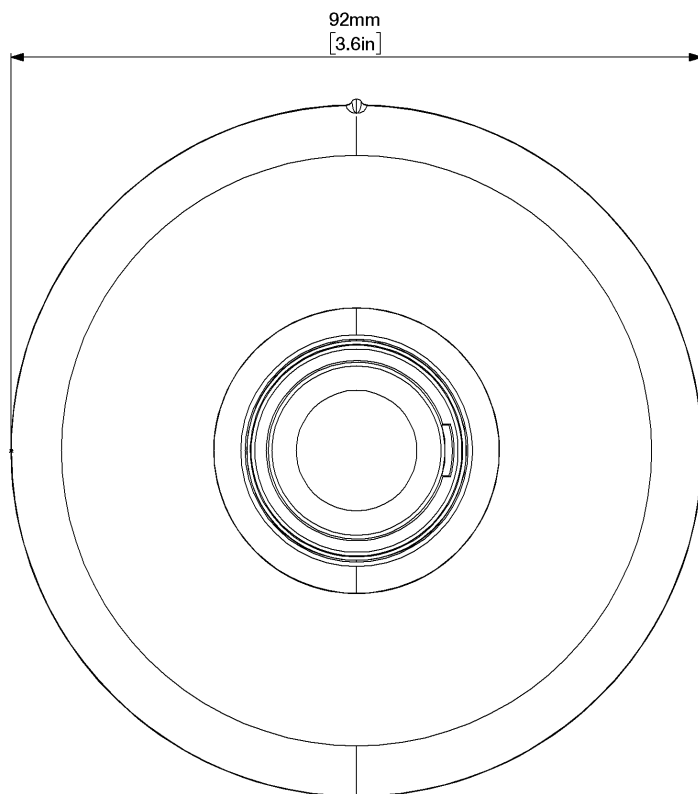

<sup>4</sup> Resolution shared with Fisheye stream 1 in TrueDetail HDR Mode

<sup>5</sup>Dependent on VMS support

Electrical	
Ports	RJ45 for 100/1000BASE-Tx
Power input	Power over Ethernet (PoE), IEEE standard 802.3af
Power consumption (maximum)	< 12.95W (IEEE 802.3af, PoE 48VDC)
Mechanical	
Camera mount	Surface, Pendant and Recessed
Weight	0.308kg (0.68 lbs)
Dimensions (D x W x H)	92 x 92 x 51 mm (3.6 x 3.6 x 2.0 in.)
Environmental	
Operating temperature range	0 to +50° C (32 to +122° F)
Ingress protection	IP40

## Dimensions